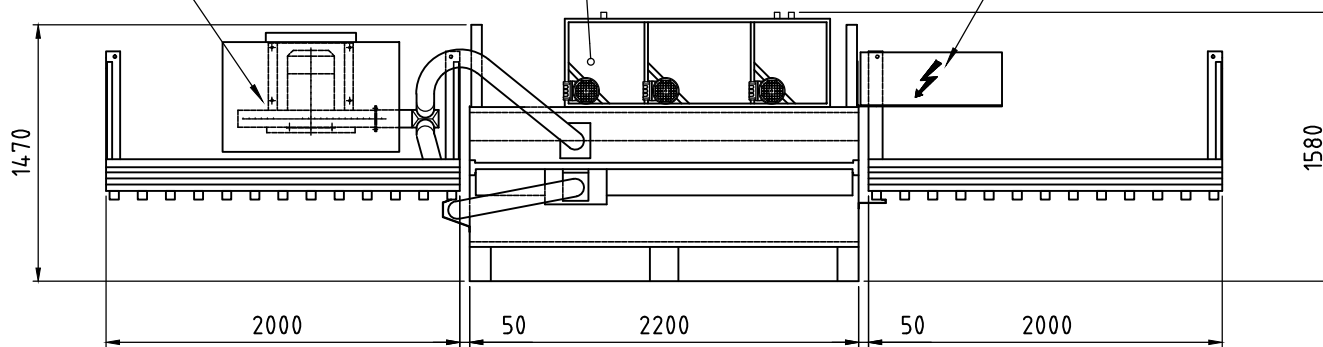

VENTILATORE CENTRIFUGO  
CENTRIFUGAL FAN

VASCA ACQUA  
WATER TANK

QUADRO ELETTRICO  
ELECTRIC BOARD

OT 2000/500/4S

ADELIO  
LATTUADA

CARBONATE - ITALY