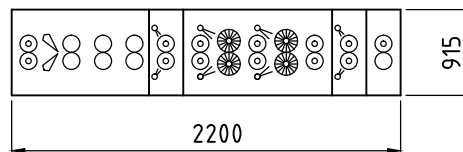

VENTILATORE CENTRIFUGO  
CENTRIFUGAL FAN

VASCA ACQUA  
WATER TANK

QUADRO ELETTRICO  
ELECTRIC BOARD

OT 2000/500/4S

ADELIO  
LATTUADA

CARBONATE - ITALY