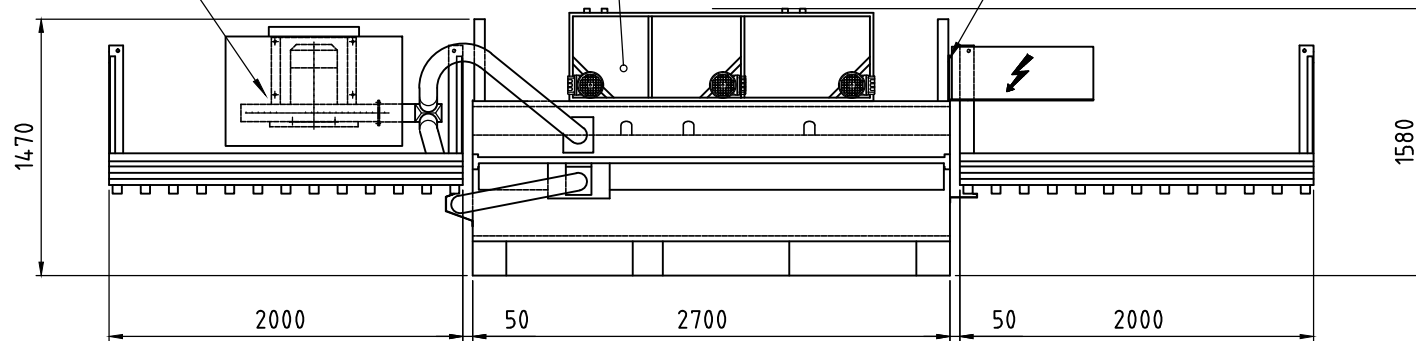

VENTILATORE CENTRIFUGO  
CENTRIFUGAL FAN

VASCA ACQUA  
WATER TANK

QUADRO ELETTRICO  
ELECTRIC BOARD

OT 2000/500/6S

ADELIO  
LATTUADA

CARBONATE - ITALY