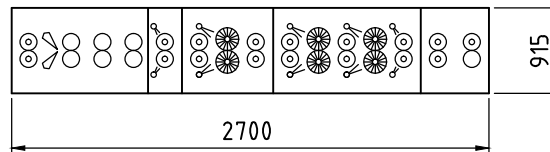

VENTILATORE CENTRIFUGO  
CENTRIFUGAL FAN

VASCA ACQUA  
WATER TANK

QUADRO ELETTRICO  
ELECTRIC BOARD

OT 2000/500/6S

ADELIO  
LATTUADA

CARBONATE - ITALY