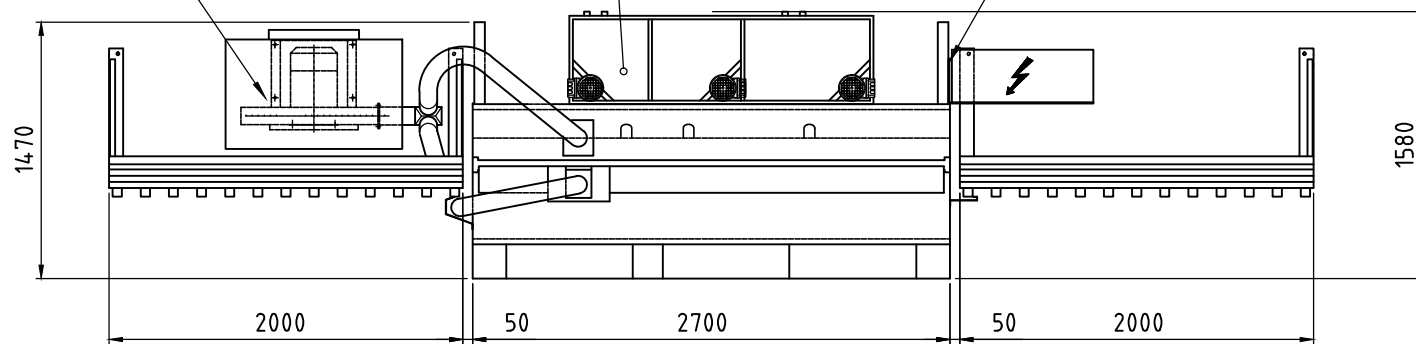

VENTILATORE CENTRIFUGO  
CENTRIFUGAL FAN

VASCA ACQUA  
WATER TANK

QUADRO ELETTRICO  
ELECTRIC BOARD

OT 2000/500/6S

ADELIO  
LATTUADA

CARBONATE - ITALY