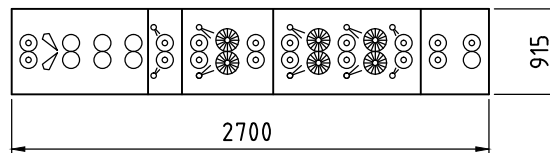

VENTILATORE CENTRIFUGO  
CENTRIFUGAL FAN

VASCA ACQUA  
WATER TANK

QUADRO ELETTRICO  
ELECTRIC BOARD

OT 2000/500/6S

ADELIO  
LATTUADA

CARBONATE - ITALY